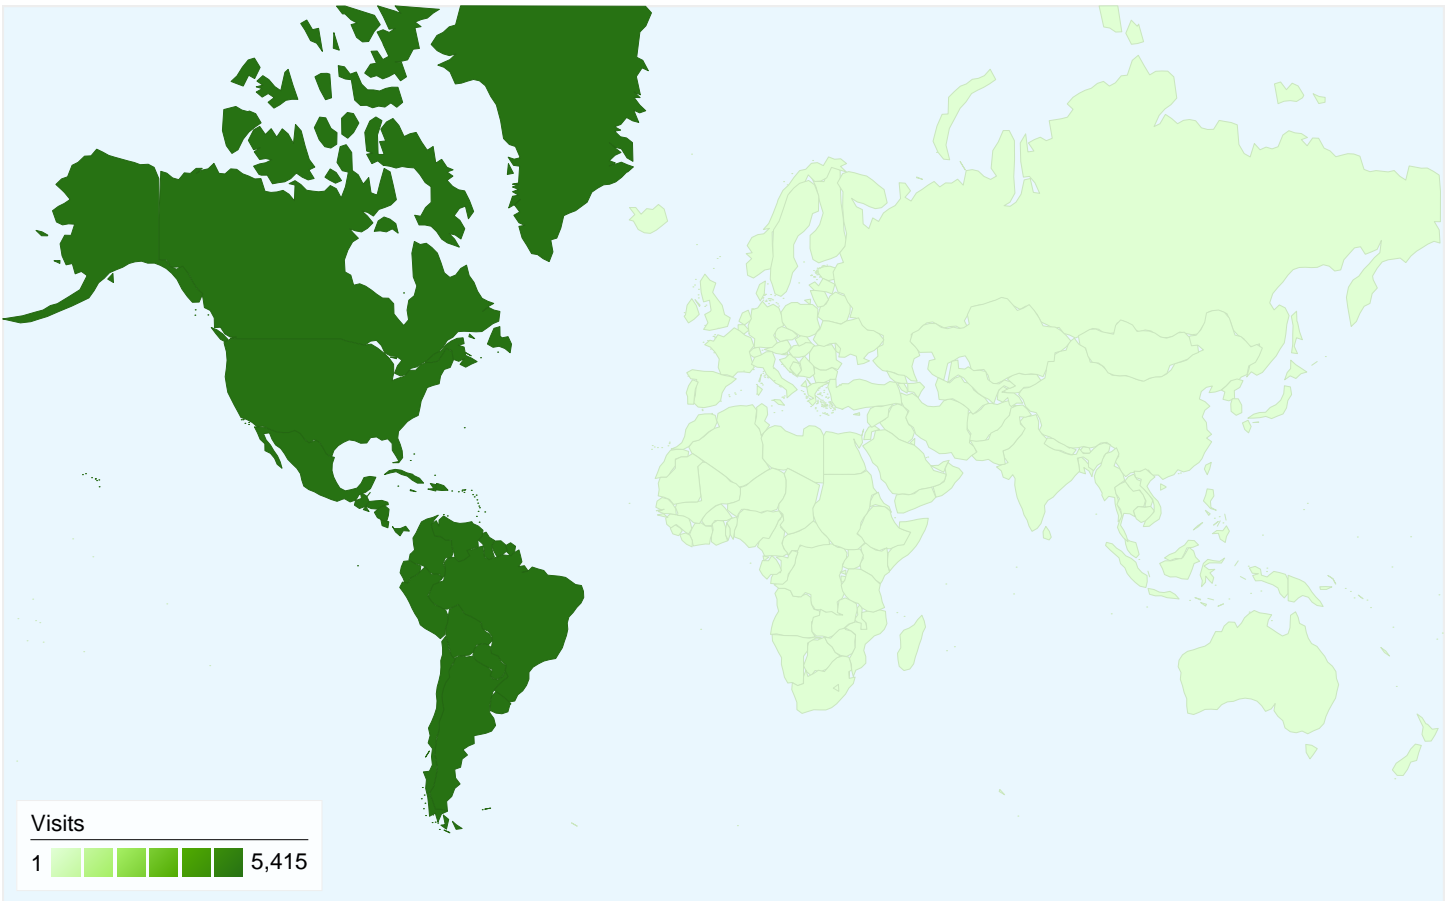

4,088 people visited this site

-  **5,458** Visits
-  **4,088** Absolute Unique Visitors
-  **48,264** Pageviews
-  **8.84** Average Pageviews
-  **00:07:38** Time on Site
-  **19.27%** Bounce Rate
-  **68.27%** New Visits

All traffic sources sent a total of 5,458 visits

-  49.07% Direct Traffic
-  41.79% Referring Sites
-  7.53% Search Engines

Top Traffic Sources

Sources	Visits	% visits	Keywords	Visits	% visits
(direct) ((none))	2,678	49.07%	cuonvacation.com	101	24.57%
cuonvacation.com (referral)	419	7.68%	www.cuonvacation.com	82	19.95%
vacu.org (referral)	312	5.72%	cuonvacation	56	13.63%
valleyfirstcu.org (referral)	238	4.36%	cu on vacation	38	9.25%
google (organic)	213	3.90%	cu vacation	15	3.65%

5,458 visits came from 5 continents

Site Usage

Visits		Pages/Visit		Avg. Time on Site		% New Visits		Bounce Rate	
5,458	8.84	00:07:38	68.27%	19.27%					
% of Site Total: 100.00%	Site Avg: 8.84 (0.00%)	Site Avg: 00:07:38 (0.00%)	Site Avg: 68.27% (0.00%)	Site Avg: 19.27% (0.00%)					
Continent	Visits	Pages/Visit	Avg. Time on Site	% New Visits	Bounce Rate				
Americas	5,415	8.87	00:07:40	68.09%	19.10%				
Europe	27	6.00	00:04:55	88.89%	37.04%				
Asia	12	2.83	00:01:50	91.67%	58.33%				
Oceania	3	7.33	00:12:50	100.00%	33.33%				
Africa	1	2.00	00:01:11	100.00%	0.00%				