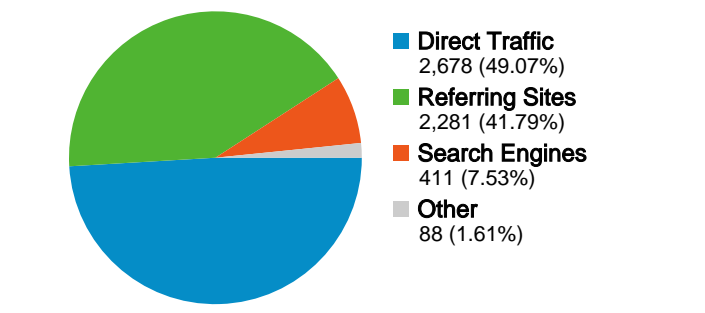

Traffic Sources Overview

Content Overview

Pages	Pageviews	% Pageviews
/CUOV-LOGIN	3,013	6.24%
/travel/air/availability.rvix	1,352	2.80%
/ci/FeaturePage.asp	1,335	2.77%
/vacations.html	1,067	2.21%
/cruises.html	721	1.49%