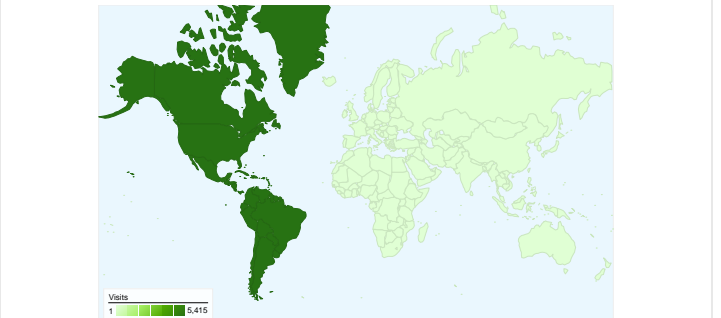

Site Usage

 **5,458 Visits**

 **48,264 Pageviews**

 **8.84 Pages/Visit**

 **00:07:38 Avg. Time on Site**

 **19.27% Bounce Rate**

 **68.27% % New Visits**

Visitors Overview

Map Overlay world

Traffic Sources Overview

Content Overview

Pages	Pageviews	% Pageviews
/CUOV-LOGIN	3,013	6.24%
/travel/air/availability.rvix	1,352	2.80%
/ci/FeaturePage.asp	1,335	2.77%
/vacations.html	1,067	2.21%
/cruises.html	721	1.49%

4,088 people visited this site

-  **5,458** Visits
-  **4,088** Absolute Unique Visitors
-  **48,264** Pageviews
-  **8.84** Average Pageviews
-  **00:07:38** Time on Site
-  **19.27%** Bounce Rate
-  **68.27%** New Visits

5,458 visits came from 5 continents

Site Usage

Visits		Pages/Visit		Avg. Time on Site		% New Visits		Bounce Rate	
5,458	8.84	00:07:38	68.27%	19.27%					
% of Site Total: 100.00%	Site Avg: 8.84 (0.00%)	Site Avg: 00:07:38 (0.00%)	Site Avg: 68.27% (0.00%)	Site Avg: 19.27% (0.00%)					
Continent	Visits	Pages/Visit	Avg. Time on Site	% New Visits	Bounce Rate				
Americas	5,415	8.87	00:07:40	68.09%	19.10%				
Europe	27	6.00	00:04:55	88.89%	37.04%				
Asia	12	2.83	00:01:50	91.67%	58.33%				
Oceania	3	7.33	00:12:50	100.00%	33.33%				
Africa	1	2.00	00:01:11	100.00%	0.00%				