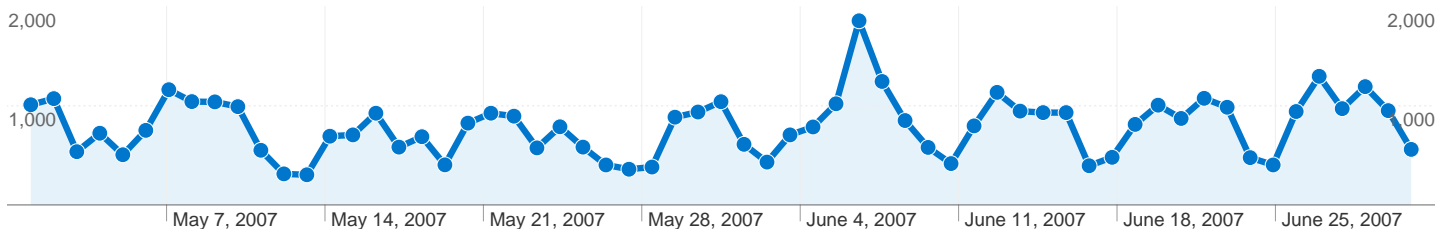

Site Usage

 **5,458 Visits**

 **48,264 Pageviews**

 **8.84 Pages/Visit**

 **00:07:38 Avg. Time on Site**

 **19.27% Bounce Rate**

 **68.27% % New Visits**

Visitors Overview

4,088 people visited this site

-  **5,458** Visits
-  **4,088** Absolute Unique Visitors
-  **48,264** Pageviews
-  **8.84** Average Pageviews
-  **00:07:38** Time on Site
-  **19.27%** Bounce Rate
-  **68.27%** New Visits

All traffic sources sent a total of 5,458 visits

-  49.07% Direct Traffic
-  41.79% Referring Sites
-  7.53% Search Engines

Top Traffic Sources

Sources	Visits	% visits	Keywords	Visits	% visits
(direct) ((none))	2,678	49.07%	cuonvacation.com	101	24.57%
cuonvacation.com (referral)	419	7.68%	www.cuonvacation.com	82	19.95%
vacu.org (referral)	312	5.72%	cuonvacation	56	13.63%
valleyfirstcu.org (referral)	238	4.36%	cu on vacation	38	9.25%
google (organic)	213	3.90%	cu vacation	15	3.65%

5,458 visits came from 5 continents

Site Usage

Visits		Pages/Visit		Avg. Time on Site		% New Visits		Bounce Rate	
5,458	8.84	00:07:38	68.27%	19.27%					
% of Site Total: 100.00%	Site Avg: 8.84 (0.00%)	Site Avg: 00:07:38 (0.00%)	Site Avg: 68.27% (0.00%)	Site Avg: 19.27% (0.00%)					
Continent	Visits	Pages/Visit	Avg. Time on Site	% New Visits	Bounce Rate				
Americas	5,415	8.87	00:07:40	68.09%	19.10%				
Europe	27	6.00	00:04:55	88.89%	37.04%				
Asia	12	2.83	00:01:50	91.67%	58.33%				
Oceania	3	7.33	00:12:50	100.00%	33.33%				
Africa	1	2.00	00:01:11	100.00%	0.00%				