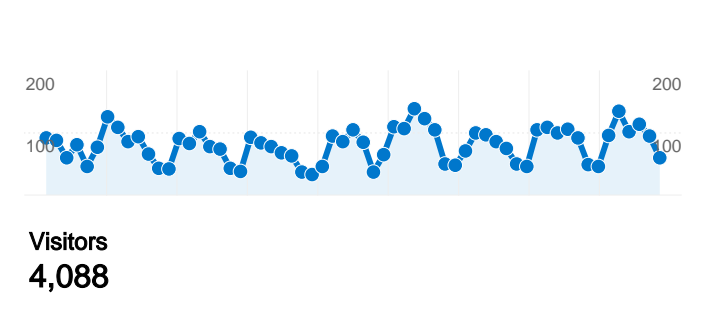

Site Usage

 **5,458 Visits**

 **48,264 Pageviews**

 **8.84 Pages/Visit**

 **00:07:38 Avg. Time on Site**

 **19.27% Bounce Rate**

 **68.27% % New Visits**

Visitors Overview

4,088 people visited this site

-  **5,458** Visits
-  **4,088** Absolute Unique Visitors
-  **48,264** Pageviews
-  **8.84** Average Pageviews
-  **00:07:38** Time on Site
-  **19.27%** Bounce Rate
-  **68.27%** New Visits

5,458 visits came from 5 continents

Site Usage

Visits		Pages/Visit		Avg. Time on Site		% New Visits		Bounce Rate	
5,458	8.84	00:07:38	68.27%	19.27%					
% of Site Total: 100.00%	Site Avg: 8.84 (0.00%)	Site Avg: 00:07:38 (0.00%)	Site Avg: 68.27% (0.00%)	Site Avg: 19.27% (0.00%)					
Continent	Visits	Pages/Visit	Avg. Time on Site	% New Visits	Bounce Rate				
Americas	5,415	8.87	00:07:40	68.09%	19.10%				
Europe	27	6.00	00:04:55	88.89%	37.04%				
Asia	12	2.83	00:01:50	91.67%	58.33%				
Oceania	3	7.33	00:12:50	100.00%	33.33%				
Africa	1	2.00	00:01:11	100.00%	0.00%				

Pages on this site were viewed a total of 48,264 times

48,264 Pageviews

35,840 Unique Views

19.27% Bounce Rate

Top Content

Pages	Pageviews	% Pageviews
/CUOV-LOGIN	3,013	6.24%
/travel/air/availability.rvix	1,352	2.80%
/ci/FeaturePage.asp	1,335	2.77%
/vacations.html	1,067	2.21%
/cruises.html	721	1.49%