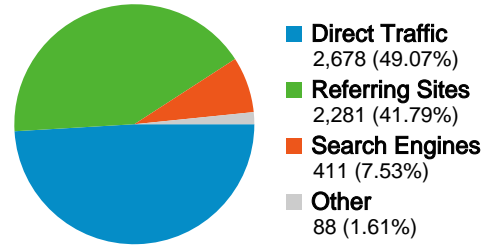

Site Usage

 **5,458 Visits**

 **48,264 Pageviews**

 **8.84 Pages/Visit**

 **00:07:38 Avg. Time on Site**

 **19.27% Bounce Rate**

 **68.27% % New Visits**

Visitors Overview

4,088 people visited this site

-  **5,458** Visits
-  **4,088** Absolute Unique Visitors
-  **48,264** Pageviews
-  **8.84** Average Pageviews
-  **00:07:38** Time on Site
-  **19.27%** Bounce Rate
-  **68.27%** New Visits

All traffic sources sent a total of 5,458 visits

-  49.07% Direct Traffic
-  41.79% Referring Sites
-  7.53% Search Engines

Top Traffic Sources

Sources	Visits	% visits	Keywords	Visits	% visits
(direct) ((none))	2,678	49.07%	cuonvacation.com	101	24.57%
cuonvacation.com (referral)	419	7.68%	www.cuonvacation.com	82	19.95%
vacu.org (referral)	312	5.72%	cuonvacation	56	13.63%
valleyfirstcu.org (referral)	238	4.36%	cu on vacation	38	9.25%
google (organic)	213	3.90%	cu vacation	15	3.65%

5,458 visits came from 5 continents

Site Usage

Visits		Pages/Visit		Avg. Time on Site		% New Visits		Bounce Rate	
5,458	8.84	00:07:38	68.27%	19.27%					
% of Site Total: 100.00%	Site Avg: 8.84 (0.00%)	Site Avg: 00:07:38 (0.00%)	Site Avg: 68.27% (0.00%)	Site Avg: 19.27% (0.00%)					
Continent	Visits	Pages/Visit	Avg. Time on Site	% New Visits	Bounce Rate				
Americas	5,415	8.87	00:07:40	68.09%	19.10%				
Europe	27	6.00	00:04:55	88.89%	37.04%				
Asia	12	2.83	00:01:50	91.67%	58.33%				
Oceania	3	7.33	00:12:50	100.00%	33.33%				
Africa	1	2.00	00:01:11	100.00%	0.00%				