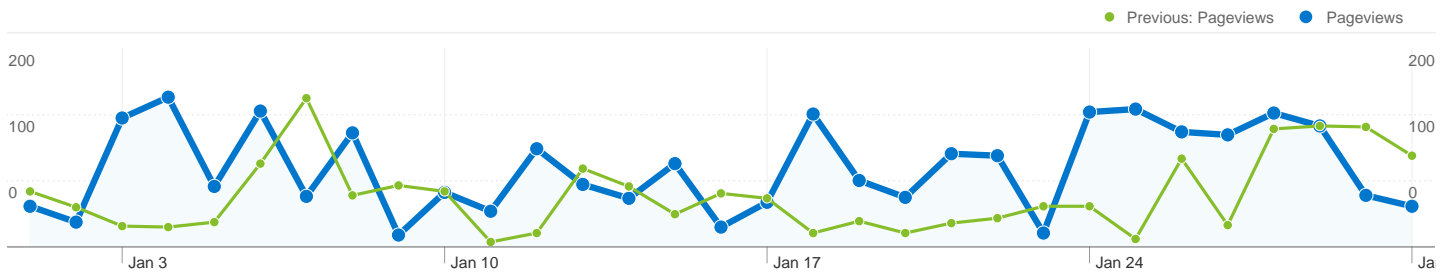

Pages on this site were viewed a total of 2,479 times

2,479 Pageviews

Previous: 1,623 (52.74%)

2,017 Unique Views

Previous: 1,272 (58.57%)

12.38% Bounce Rate

Previous: 9.62% (28.79%)

Top Content

Pages	Pageviews	% Pageviews
/index.php?msiteid=5776		
Jan 1, 2011 - Jan 31, 2011	280	11.29%
Dec 1, 2010 - Dec 31, 2010	180	11.09%
% Change	55.56%	1.84%
/index.php?member_benefit_travel=&msiteid=5776&companyname=Virginia Credit Union		
Jan 1, 2011 - Jan 31, 2011	63	2.54%
Dec 1, 2010 - Dec 31, 2010	59	3.64%
% Change	6.78%	-30.09%
/vacations.html		
Jan 1, 2011 - Jan 31, 2011	61	2.46%
Dec 1, 2010 - Dec 31, 2010	35	2.16%
% Change	74.29%	14.10%
/travel/gateway.rvix		
Jan 1, 2011 - Jan 31, 2011	54	2.18%
Dec 1, 2010 - Dec 31, 2010	81	4.99%
% Change	-33.33%	-56.35%
/travel/gateway.rvix?action_route=1:AIR:0:RESTART