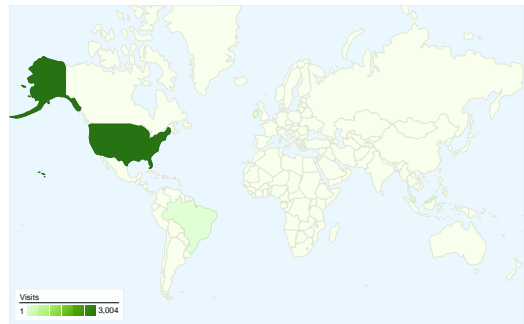

Site Usage

3,023 Visits

18.33% Bounce Rate

24,183 Pageviews

00:07:49 Avg. Time on Site

8.00 Pages/Visit

59.41% % New Visits

Visitors Overview

Visitors
2,129

Map Overlay world

Traffic Sources Overview

- **Referring Sites**
1,555.00 (51.44%)
- **Direct Traffic**
1,026.00 (33.94%)
- **Search Engines**
238.00 (7.87%)
- **Other**
204 (6.75%)

Content Overview

All traffic sources sent a total of 3,023 visits

33.94% Direct Traffic

51.44% Referring Sites

7.87% Search Engines

- **Referring Sites**
1,555.00 (51.44%)
- **Direct Traffic**
1,026.00 (33.94%)
- **Search Engines**
238.00 (7.87%)
- **Other**
204 (6.75%)

3,023 visits came from 7 countries/territories

Site Usage

Visits 3,023 % of Site Total: 100.00%	Pages/Visit 8.00 Site Avg: 8.00 (0.00%)	Avg. Time on Site 00:07:49 Site Avg: 00:07:49 (0.00%)	% New Visits 59.44% Site Avg: 59.41% (0.06%)	Bounce Rate 18.33% Site Avg: 18.33% (0.00%)	
Country/Territory	Visits	Pages/Visit	Avg. Time on Site	% New Visits	Bounce Rate
United States	3,004	8.03	00:07:50	59.59%	18.01%
Brazil	8	1.00	00:00:00	0.00%	100.00%
U.S. Virgin Islands	5	5.40	00:07:13	40.00%	0.00%
Ireland	3	1.00	00:00:00	100.00%	100.00%
Malaysia	1	1.00	00:00:00	100.00%	100.00%
Canada	1	11.00	00:55:43	0.00%	0.00%
Italy	1	1.00	00:00:00	100.00%	100.00%