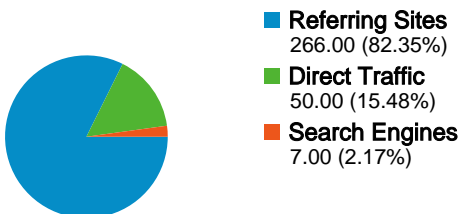

Traffic Sources Overview