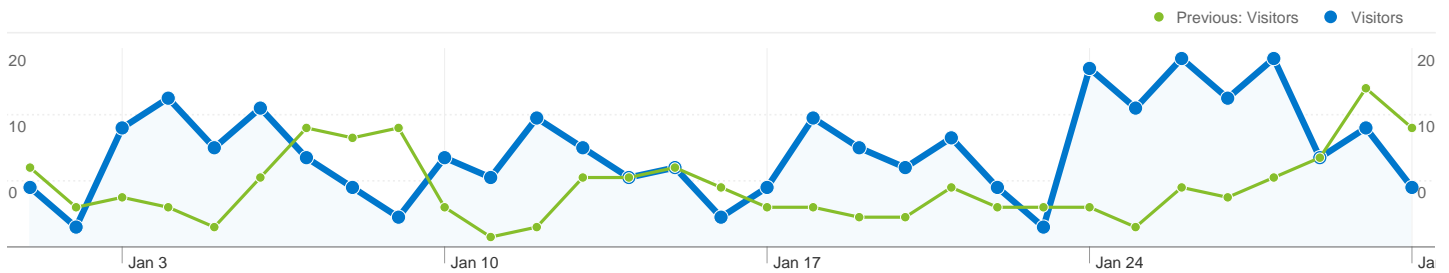

Site Usage

 **323 Visits**

Previous: 208 (55.29%)

 **12.38% Bounce Rate**

Previous: 9.62% (28.79%)

 **2,479 Pageviews**

Previous: 1,623 (52.74%)

 **00:06:45 Avg. Time on Site**

Previous: 00:08:23 (-19.65%)

 **7.67 Pages/Visit**

Previous: 7.80 (-1.64%)

 **73.07% % New Visits**

Previous: 63.94% (14.27%)

Visitors Overview

Visitors
259

Map Overlay

259 people visited this site

 **323 Visits**

Previous: 208 (55.29%)

 **259 Absolute Unique Visitors**

Previous: 152 (70.39%)

 **2,479 Pageviews**

Previous: 1,623 (52.74%)

 **7.67 Average Pageviews**

Pages on this site were viewed a total of 2,479 times

 **2,479 Pageviews**

Previous: 1,623 (52.74%)

 **2,017 Unique Views**

Previous: 1,272 (58.57%)

 **12.38% Bounce Rate**

Previous: 9.62% (28.79%)

Top Content