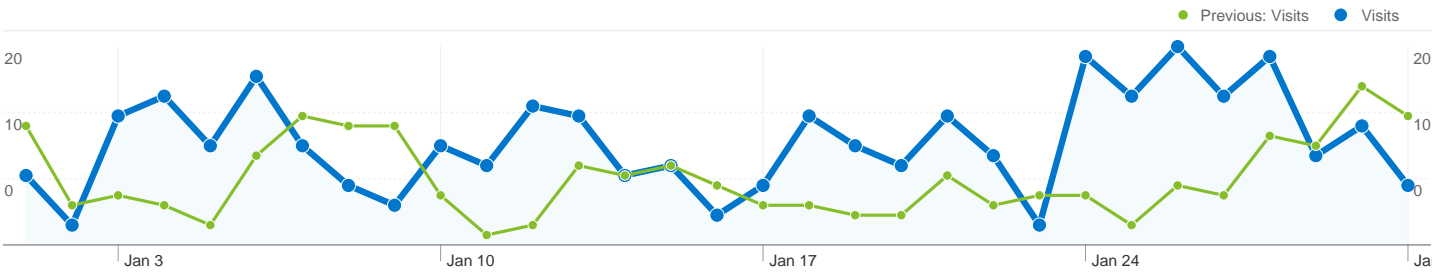

All traffic sources sent a total of 323 visits

15.48% Direct Traffic

Previous: 12.98% (19.25%)

82.35% Referring Sites

Previous: 85.58% (-3.77%)

2.17% Search Engines

Previous: 1.44% (50.26%)

- **Referring Sites**
  266.00 (82.35%)
- **Direct Traffic**
  50.00 (15.48%)
- **Search Engines**
  7.00 (2.17%)

Top Traffic Sources

Sources	Visits	% visits
vacu.org (referral)		
Jan 1, 2011 - Jan 31, 2011	250	77.40%
Dec 1, 2010 - Dec 31, 2010	165	79.33%
% Change	51.52%	-2.43%
(direct) ((none))		
Jan 1, 2011 - Jan 31, 2011	50	15.48%
Dec 1, 2010 - Dec 31, 2010	27	12.98%
% Change	85.19%	19.25%
cuonvacation.com (referral)		
Jan 1, 2011 - Jan 31, 2011	7	2.17%
Dec 1, 2010 - Dec 31, 2010	7	3.37%
% Change	0.00%	-35.60%
google (organic)		
Jan 1, 2011 - Jan 31, 2011	4	1.24%
Dec 1, 2010 - Dec 31, 2010	3	1.44%
% Change	33.33%	-14.14%
bing.com (referral)		

Keywords	Visits	% visits
cuonvacation.com		
Jan 1, 2011 - Jan 31, 2011	2	28.57%
Dec 1, 2010 - Dec 31, 2010	0	0.00%
% Change	100.00%	100.00%
cu on vcation		
Jan 1, 2011 - Jan 31, 2011	1	14.29%
Dec 1, 2010 - Dec 31, 2010	0	0.00%
% Change	100.00%	100.00%
cu vacations		
Jan 1, 2011 - Jan 31, 2011	1	14.29%
Dec 1, 2010 - Dec 31, 2010	0	0.00%
% Change	100.00%	100.00%
cuon vacation		
Jan 1, 2011 - Jan 31, 2011	1	14.29%
Dec 1, 2010 - Dec 31, 2010	0	0.00%
% Change	100.00%	100.00%
cuonvacation.com.