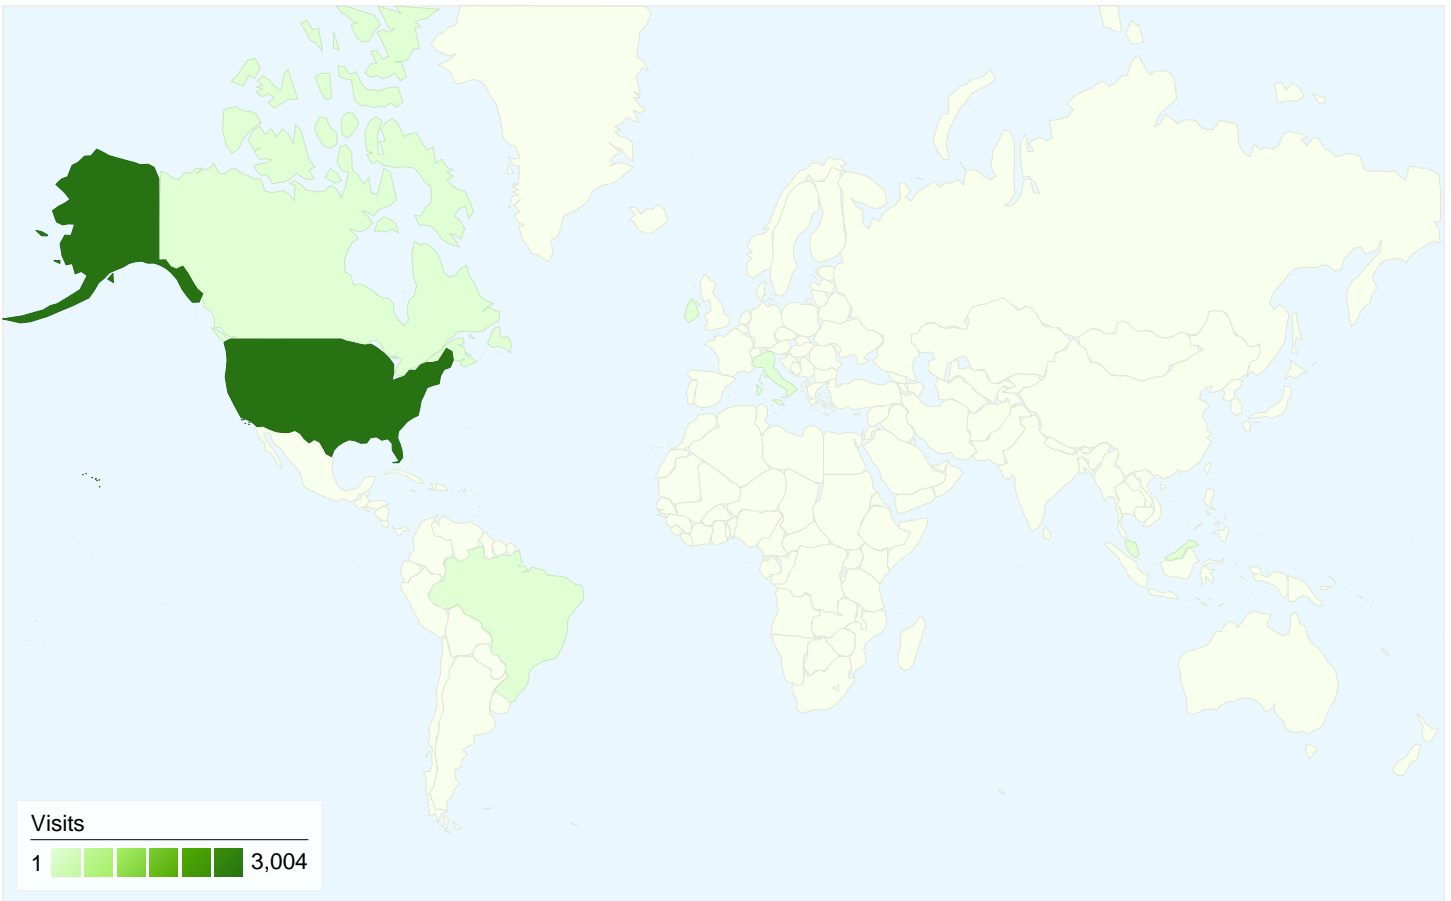

Visitors
2,129

Map Overlay world

Traffic Sources Overview

- **Referring Sites**
1,555.00 (51.44%)
- **Direct Traffic**
1,026.00 (33.94%)
- **Search Engines**
238.00 (7.87%)
- **Other**
204 (6.75%)

Content Overview

All traffic sources sent a total of 3,023 visits

33.94% Direct Traffic

51.44% Referring Sites

7.87% Search Engines

- **Referring Sites**
1,555.00 (51.44%)
- **Direct Traffic**
1,026.00 (33.94%)
- **Search Engines**
238.00 (7.87%)
- **Other**
204 (6.75%)

3,023 visits came from 7 countries/territories

Site Usage

Visits 3,023 % of Site Total: 100.00%	Pages/Visit 8.00 Site Avg: 8.00 (0.00%)	Avg. Time on Site 00:07:49 Site Avg: 00:07:49 (0.00%)	% New Visits 59.44% Site Avg: 59.41% (0.06%)	Bounce Rate 18.33% Site Avg: 18.33% (0.00%)	
Country/Territory	Visits	Pages/Visit	Avg. Time on Site	% New Visits	Bounce Rate
United States	3,004	8.03	00:07:50	59.59%	18.01%
Brazil	8	1.00	00:00:00	0.00%	100.00%
U.S. Virgin Islands	5	5.40	00:07:13	40.00%	0.00%
Ireland	3	1.00	00:00:00	100.00%	100.00%
Malaysia	1	1.00	00:00:00	100.00%	100.00%
Canada	1	11.00	00:55:43	0.00%	0.00%
Italy	1	1.00	00:00:00	100.00%	100.00%