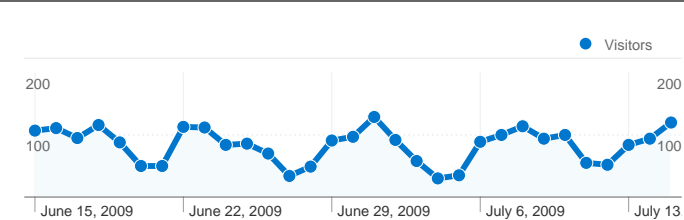

Site Usage

3,023 Visits

18.33% Bounce Rate

24,183 Pageviews

00:07:49 Avg. Time on Site

8.00 Pages/Visit

59.41% % New Visits

Visitors Overview

3,023 Visits

2,129 Absolute Unique Visitors

24,183 Pageviews

8.00 Average Pageviews

00:07:49 Time on Site

18.33% Bounce Rate

59.41% New Visits

Technical Profile

3,023 visits came from 7 countries/territories

Site Usage

Visits 3,023 % of Site Total: 100.00%	Pages/Visit 8.00 Site Avg: 8.00 (0.00%)	Avg. Time on Site 00:07:49 Site Avg: 00:07:49 (0.00%)	% New Visits 59.44% Site Avg: 59.41% (0.06%)	Bounce Rate 18.33% Site Avg: 18.33% (0.00%)	
Country/Territory	Visits	Pages/Visit	Avg. Time on Site	% New Visits	Bounce Rate
United States	3,004	8.03	00:07:50	59.59%	18.01%
Brazil	8	1.00	00:00:00	0.00%	100.00%
U.S. Virgin Islands	5	5.40	00:07:13	40.00%	0.00%
Ireland	3	1.00	00:00:00	100.00%	100.00%
Malaysia	1	1.00	00:00:00	100.00%	100.00%
Canada	1	11.00	00:55:43	0.00%	0.00%
Italy	1	1.00	00:00:00	100.00%	100.00%

Pages on this site were viewed a total of 24,183 times

24,183 Pageviews

18,886 Unique Views

18.33% Bounce Rate

Top Content

Pages	Pageviews	% Pageviews
/CUOV-LOGIN	1,376	5.69%
/index.php?msiteid=5776	682	2.82%
/travel/air/availability.rvix	631	2.61%
/ci/FeaturePage.asp	567	2.34%
/vacations.html	519	2.15%