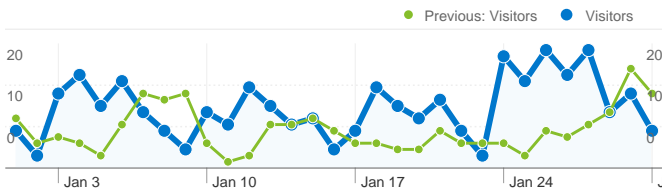

Site Usage

 **323 Visits**

Previous: 208 (55.29%)

 **12.38% Bounce Rate**

Previous: 9.62% (28.79%)

 **2,479 Pageviews**

Previous: 1,623 (52.74%)

 **00:06:45 Avg. Time on Site**

Previous: 00:08:23 (-19.65%)

 **7.67 Pages/Visit**

Previous: 7.80 (-1.64%)

 **73.07% % New Visits**

Previous: 63.94% (14.27%)

Visitors Overview

Visitors
259

Map Overlay

Traffic Sources Overview

Content Overview		
Pages	Pageviews	% Pageviews
/index.php?msiteid=5776		
Jan 1, 2011 - Jan 31, 2011	280	11.29%
Dec 1, 2010 - Dec 31, 2010	180	11.09%
% Change	55.56%	1.84%
/index.php?member_benefit_travel=&msiteid=5776&companyna		
Jan 1, 2011 - Jan 31, 2011	63	2.54%
Dec 1, 2010 - Dec 31, 2010	59	3.64%
% Change	6.78%	-30.09%
/vacations.html		
Jan 1, 2011 - Jan 31, 2011	61	2.46%
Dec 1, 2010 - Dec 31, 2010	35	2.16%
% Change	74.29%	14.10%
/travel/gateway.rvix		
Jan 1, 2011 - Jan 31, 2011	54	2.18%
Dec 1, 2010 - Dec 31, 2010	81	4.99%
% Change	-33.33%	-56.35%
/travel/gateway.rvix?action_route=1:AIR:0:RESTART		
Jan 1, 2011 - Jan 31, 2011	42	1.69%
Dec 1, 2010 - Dec 31, 2010	48	2.96%
% Change	-12.50%	-42.71%

259 people visited this site

 **323 Visits**

Previous: 208 (55.29%)

 **259 Absolute Unique Visitors**

Previous: 152 (70.39%)

 **2,479 Pageviews**

Previous: 1,623 (52.74%)

 **7.67 Average Pageviews**